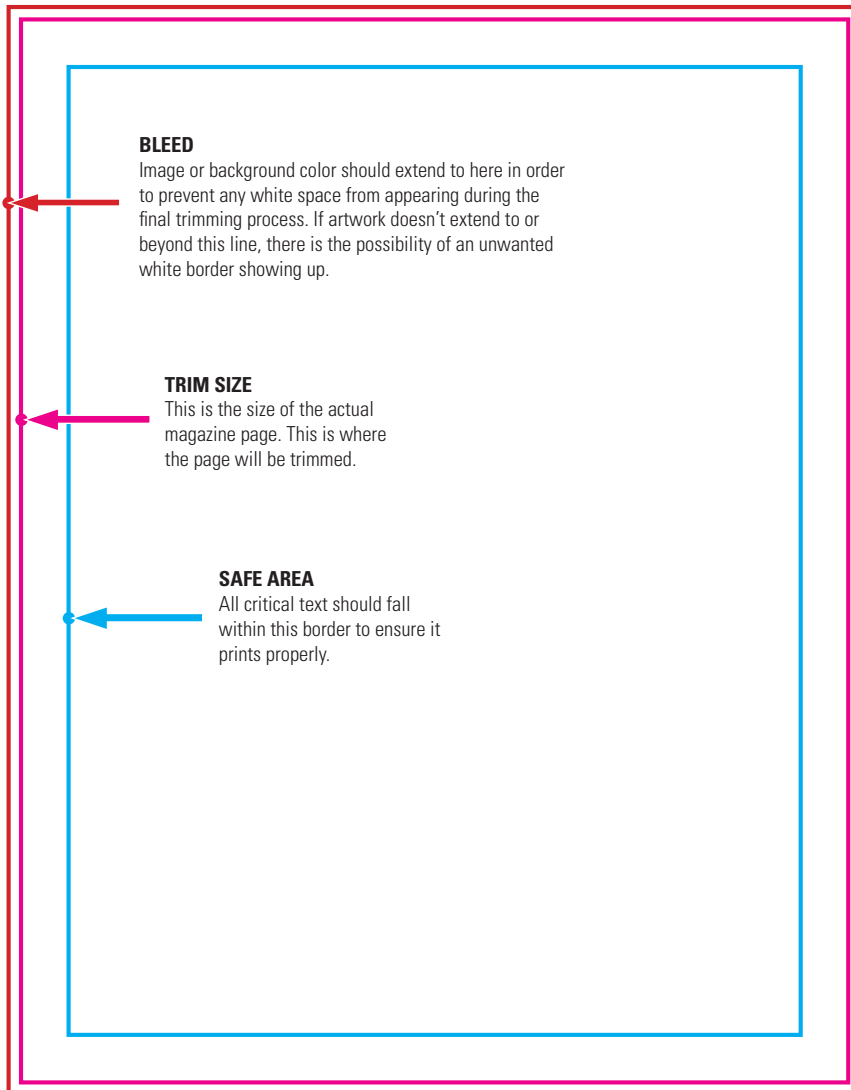

AD TYPE		Dimensions	AD TYPE		Dimensions
Back cover	(E)	7.375" w x 7.75" h	1/2 page spread	(I)	15.75" w x 4.75" h
Back cover w/bleed	(E)	8.875" w x 8.875" h	1/2 page spread w/bleed	(I)	17.25" w x 5.875" h
Inside front/back	(A)	7.375" w x 9.75" h	1/2 page horizontal	(D)	7.375" w x 4.75" h
Inside front/back w/bleed	(A)	8.375" w x 10.75" h	1/2 page vertical	(B)	3.567" w x 9.625" h
Two-page spread	(C)	15.75" w x 9.75" h	1/3 page vertical*		2.298" w x 9.75" h
Two-page spread w/bleed	(C)	17.25" w x 11.25" h	1/4 page horizontal	(H)	7.375" w x 2.25" h
Full page	(A)	7.375" w x 9.75" h	1/4 page vertical	(F)	3.567" w x 4.75" h
Full page w/bleed***	(A)	8.875" w x 11.25" h	1/8 page horizontal**	(G)	3.567" w x 2.25" h

*Peoria Progress only ** Peoria Magazine only. ***Turn to page 7 for details about full page ads with bleed.

► MAGAZINE TRIM SIZE:

8.375" w x 10.75" h

On ads with full bleeds, 0.25" will be used for trim on each side of listed dimensions.

► PLACEMENT

Ad placement will be random, except for special paid positions. Add 20% for ad placement preference.

AD SPECIFICATIONS

▶▶ FULL PAGE AD WITH BLEED

For a full page ad that bleeds off the page, it is best to design the ad with final dimensions of 8.875" x 11.25". For a full page ad that does not extend to the edges of the page, the dimensions should be 7.375" x 9.75". This will give your ad a solid white border on all sides when printing.

Full page ad: 7.375" x 9.75"

Full page ad with bleed: 8.875" x 11.25"