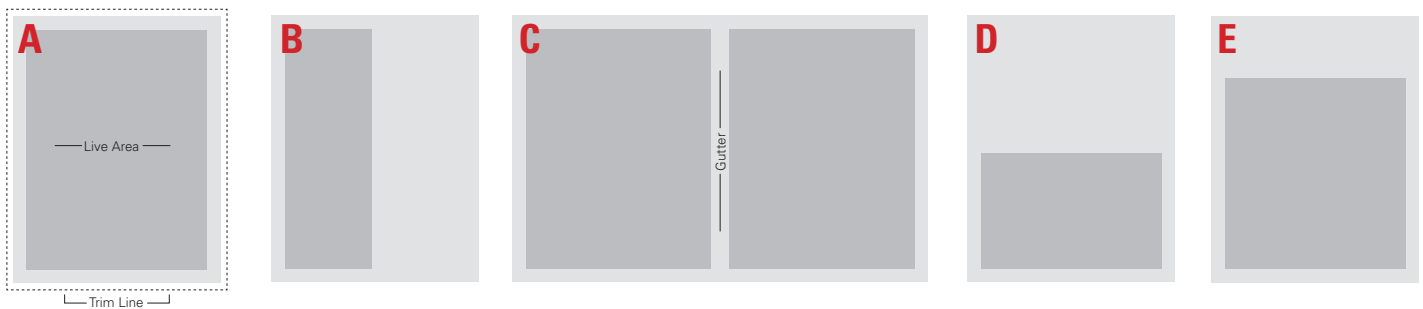

AD TYPE		Dimensions	AD TYPE		Dimensions
Back cover	(E)	7.375" w x 7.75" h	1/2 page spread	(I)	15.75" w x 4.75" h
Back cover w/bleed	(E)	8.875" w x 8.875" h	1/2 page spread w/bleed	(I)	17.25" w x 5.875" h
Inside front/back	(A)	7.375" w x 9.75" h	1/2 page horizontal	(D)	7.375" w x 4.75" h
Inside front/back w/bleed	(A)	8.375" w x 10.75" h	1/2 page vertical	(B)	3.567" w x 9.625" h
Two-page spread	(C)	15.75" w x 9.75" h	1/3 page vertical*		2.298" w x 9.75" h
Two-page spread w/bleed	(C)	17.25" w x 11.25" h	1/4 page horizontal	(H)	7.375" w x 2.25" h
Full page	(A)	7.375" w x 9.75" h	1/4 page vertical	(F)	3.567" w x 4.75" h
Full page w/bleed***	(A)	8.875" w x 11.25" h	1/8 page horizontal**	(G)	3.567" w x 2.25" h

*Peoria Progress only ** Peoria Magazine only. ***Turn to page 7 for details about full page ads with bleed.

► MAGAZINE TRIM SIZE:

8.375" w x 10.75" h

On ads with full bleeds, 0.25" will be used for trim on each side of listed dimensions.

► PLACEMENT

Ad placement will be random, except for special paid positions. Add 20% for ad placement preference.

AD SPECIFICATIONS

▶▶ FULL PAGE AD WITH BLEED

For a full page ad that bleeds off the page, it is best to design the ad with final dimensions of 8.875" x 11.25". For a full page ad that does not extend to the edges of the page, the dimensions should be 7.375" x 9.75". This will give your ad a solid white border on all sides when printing.

Full page ad: 7.375" x 9.75"

Full page ad with bleed: 8.875" x 11.25"